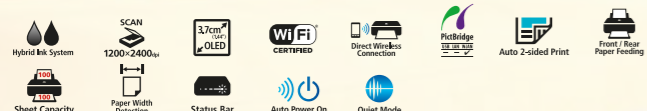

PIXMA TS6370

- Creative Printing: Personalise crafty wearables with Canon Light/Dark Fabric Iron-On Transfer media and greeting cards with Canon Double-Sided Matte Papers
- Smart LED Status Bar: intuitively conveys the printer status
- Direct wireless connection to smartphone
- Mobile & Cloud Printing