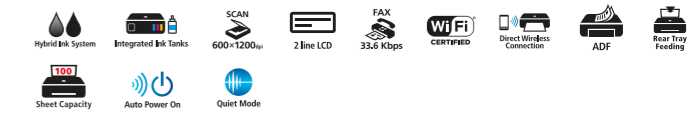

- Print up to 6,000/7,000 pages (B&W/Colour)
- Compact integrated ink tank system
- 20-sheet Auto Document Feeder
- Borderless photo printing up to A4
- Message in Print app: Embed secret messages in your photos
- Mobile and Cloud Printing

INK EFFICIENT - G SERIES • PRINT • SCAN • COPY